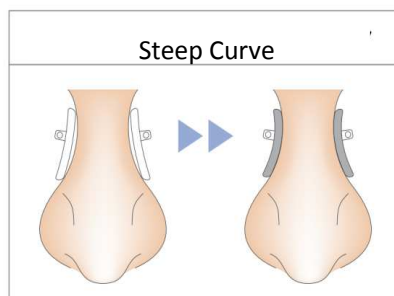

SMP-Pad

Shape Memory Polymer NOSE PADS

They fit comfortably on your nose since they are deformed over body temperature.

Standard Curve

Usual

Sometimes

Not too often

Normal

Steep Curve

Irregular Side

- SMP-Pad is made from Shape Memory Polymer.
- SMP-Pad begins deforming over body temperature (around 36°C).
- We have 3 sizes as Large, Medium and Small.
- Please use for fitting.
- Shape Memory Polymer is also used for nursing and medical care.