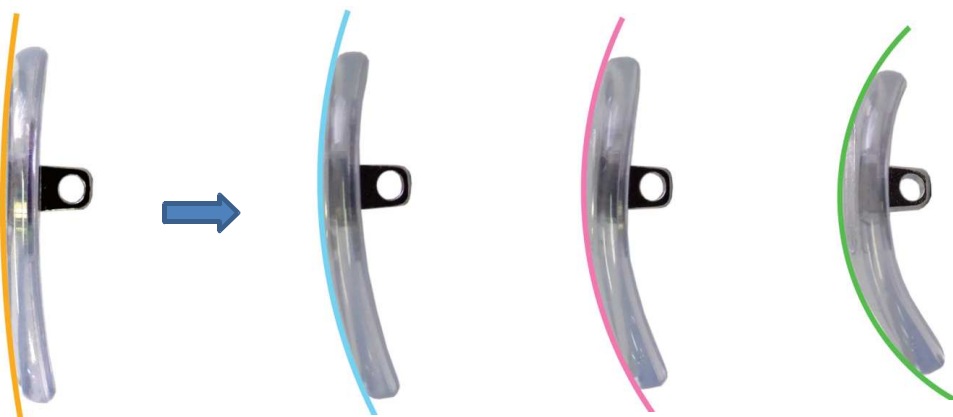

SMP-Pad

Shape Memory Polymer NOSE PADS

They fit comfortably on your nose since they are deformed over body temperature.

Standard Curve

Usual

Sometimes

Not too often

Normal

Steep Curve

Irregular Side

- SMP-Pad is made from Shape Memory Polymer.
- SMP-Pad begins deforming over body temperature (around 36°C).
- We have 3 sizes as Large, Medium and Small.
- Please use for fitting.
- Shape Memory Polymer is also used for nursing and medical care.

L	18.5×9.3	M	16.0×8.6	S	14.3×7.3