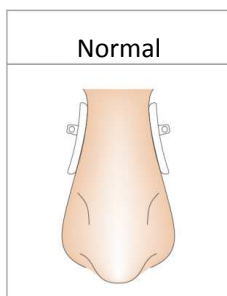

SMP-Pad

Shape Memory Polymer NOSE PADS

They fit comfortably on your nose since they are deformed over body temperature.

Standard Curve

Usual

Sometimes

Not too often

Normal

Steep Curve

Irregular Side

- SMP-Pad is made from Shape Memory Polymer.
- SMP-Pad begins deforming over body temperature (around 36°C).
- We have 3 sizes as Large, Medium and Small.
- Please use for fitting.
- Shape Memory Polymer is also used for nursing and medical care.

L	18.5×9.3	M	16.0×8.6	S	14.3×7.3