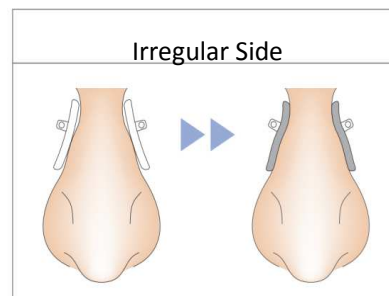

SMP-Pad

Shape Memory Polymer NOSE PADS

They fit comfortably on your nose since they are deformed over body temperature.

Standard Curve

Usual

Sometimes

Not too often

Normal

Steep Curve

Irregular Side

- SMP-Pad is made from Shape Memory Polymer.
- SMP-Pad begins deforming over body temperature (around 36°C).
- We have 3 sizes as Large, Medium and Small.
- Please use for fitting.
- Shape Memory Polymer is also used for nursing and medical care.

L	18.5×9.3	M	16.0×8.6	S	14.3×7.3